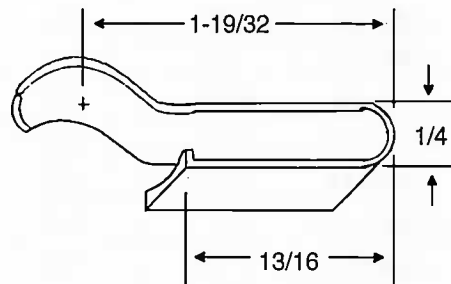

Part No. FAN 40