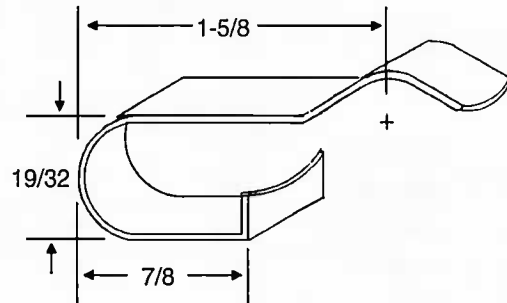

Part No. FAN 58