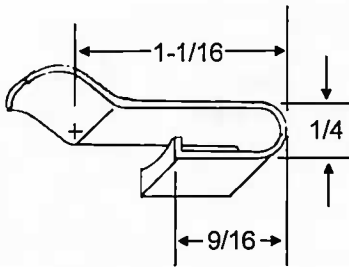

TRUCK BODY FRAME CLIPS

(Actual Size)

Phosphate Finish w/Plastisol Cushion

Part No. FAN 61

Part No. FAN 60

Part No. FAN 68

FRAME WIRE CLIPS

Phosphate Finish