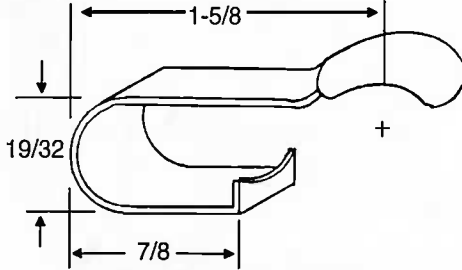

TRUCK BODY FRAME CLIPS

(Actual Size)

Phosphate Finish w/Plastisol Cushion

Part No. FAN 61

Part No. FAN 60

Part No. FAN 68

FRAME WIRE CLIPS

Phosphate Finish